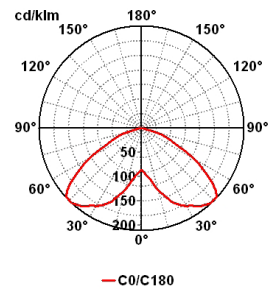

Habana IP65

LC4 00443 2

Rotosymmetric
 Ø 480mm IP65

Technical description

Body made in die cast aluminium with UNI 5076 alloy. Optional tempered glass, sodic/calcic type, 5mm thick, heat-proof and crash-proof. Reflector in pure aluminium, thickness 12/10, turned anodized and polished.

Installation

Industrial indoor

Size (mm)

480 x 480 x 550

Colour

Grey 2

Code	Source	Power	Current	Connection	Lamp
LC4 00443 2	Metal halide vapour	250 W	2,15 A	E 40	ME HPI PLUS BU

Accessories

Griglia di protezione
Wire guard

Codice / code	Codice / code
L90 00000 0 Ø 390	L90 00300 0 Ø 500
L90 00100 0 Ø 450	L90 00400 0 Ø 580
L90 00200 0 Ø 480	L90 00500 0 Ø 680

E27 HEG max 250 W con commutatore*
E27 HEG max 250W with converter