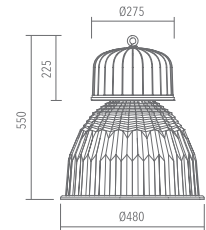

Habana IP65

LC4 00443 2

Rotosymmetric
 Ø 480mm IP65

Technical description

Body made in die cast aluminium with UNI 5076 alloy. Optional tempered glass, sodic/calcic type, 5mm thick, heat-proof and crash-proof. Reflector in pure aluminium, thickness 12/10, turned anodized and polished.

Installation

Industrial indoor

Size (mm)

480 x 480 x 550

Colour

Grey 2

Code	Source	Power	Current	Connection	Lamp
LC4 00443 2	Metal halide vapour	250 W	2,15 A	E 40	ME HPI PLUS BU

Accessories

Griglia di protezione
Wire guard

Codice / code	Codice / code
L90 00000 0 Ø 390	L90 00300 0 Ø 500
L90 00100 0 Ø 450	L90 00400 0 Ø 580
L90 00200 0 Ø 480	L90 00500 0 Ø 680

E27 HEG max 250 W con commutatore*
E27 HEG max 250W with converter